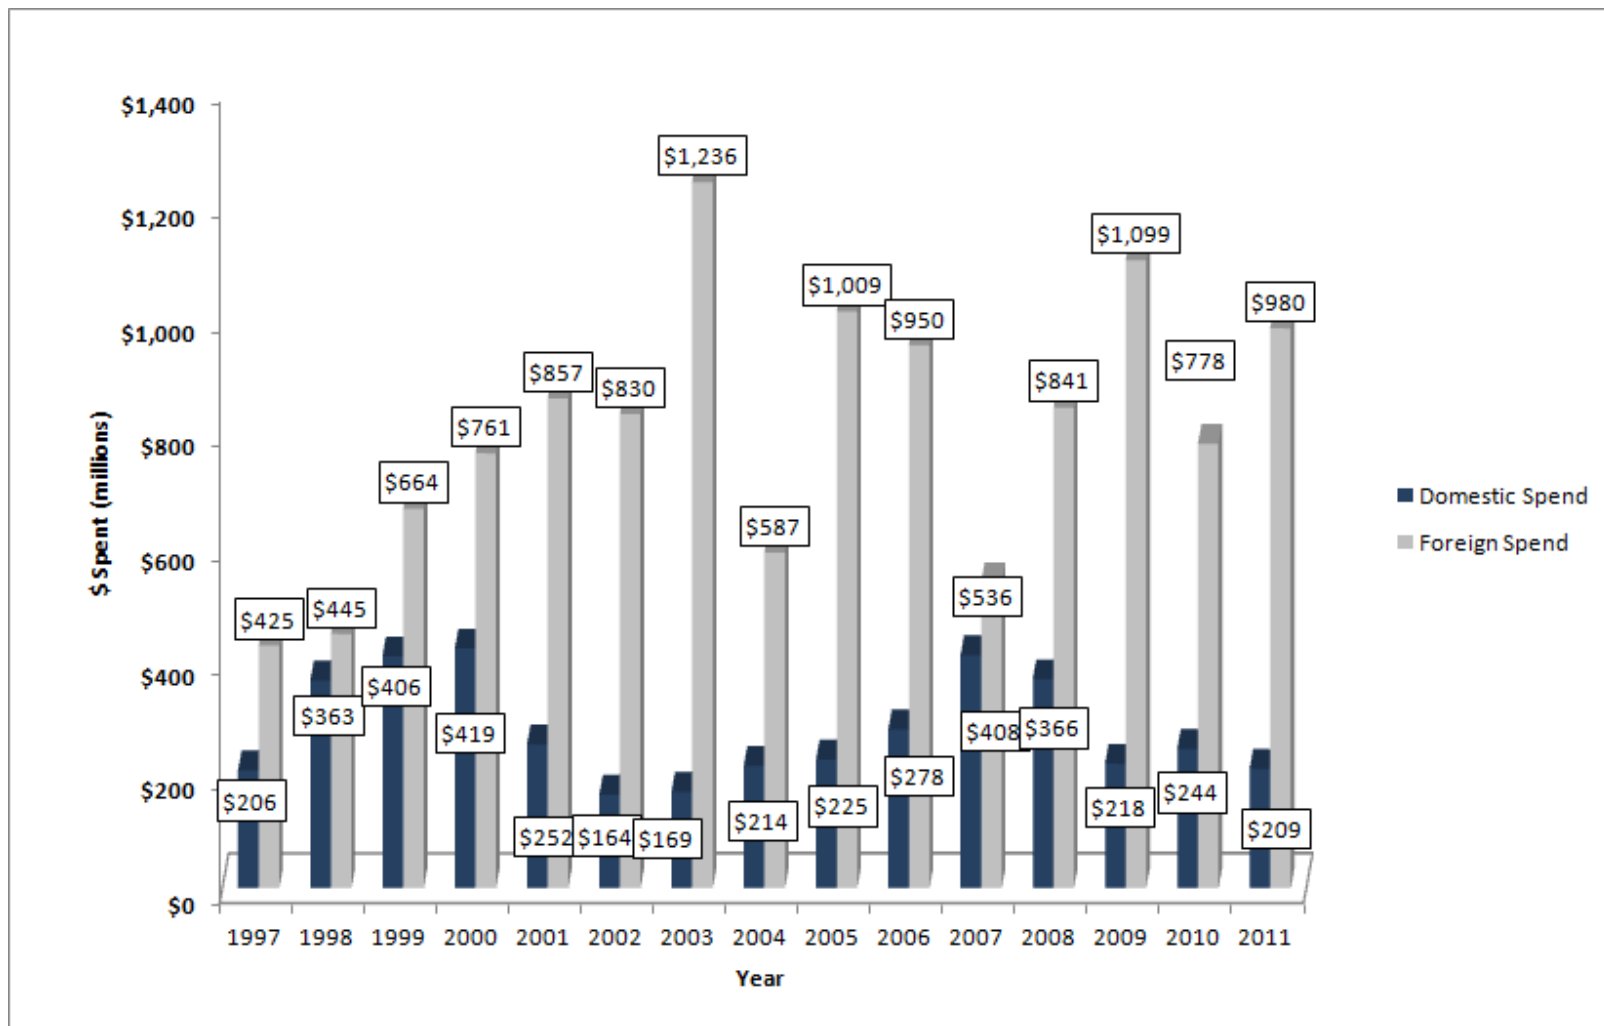

NUMBER OF FEATURES SHOT IN BRITISH COLUMBIA