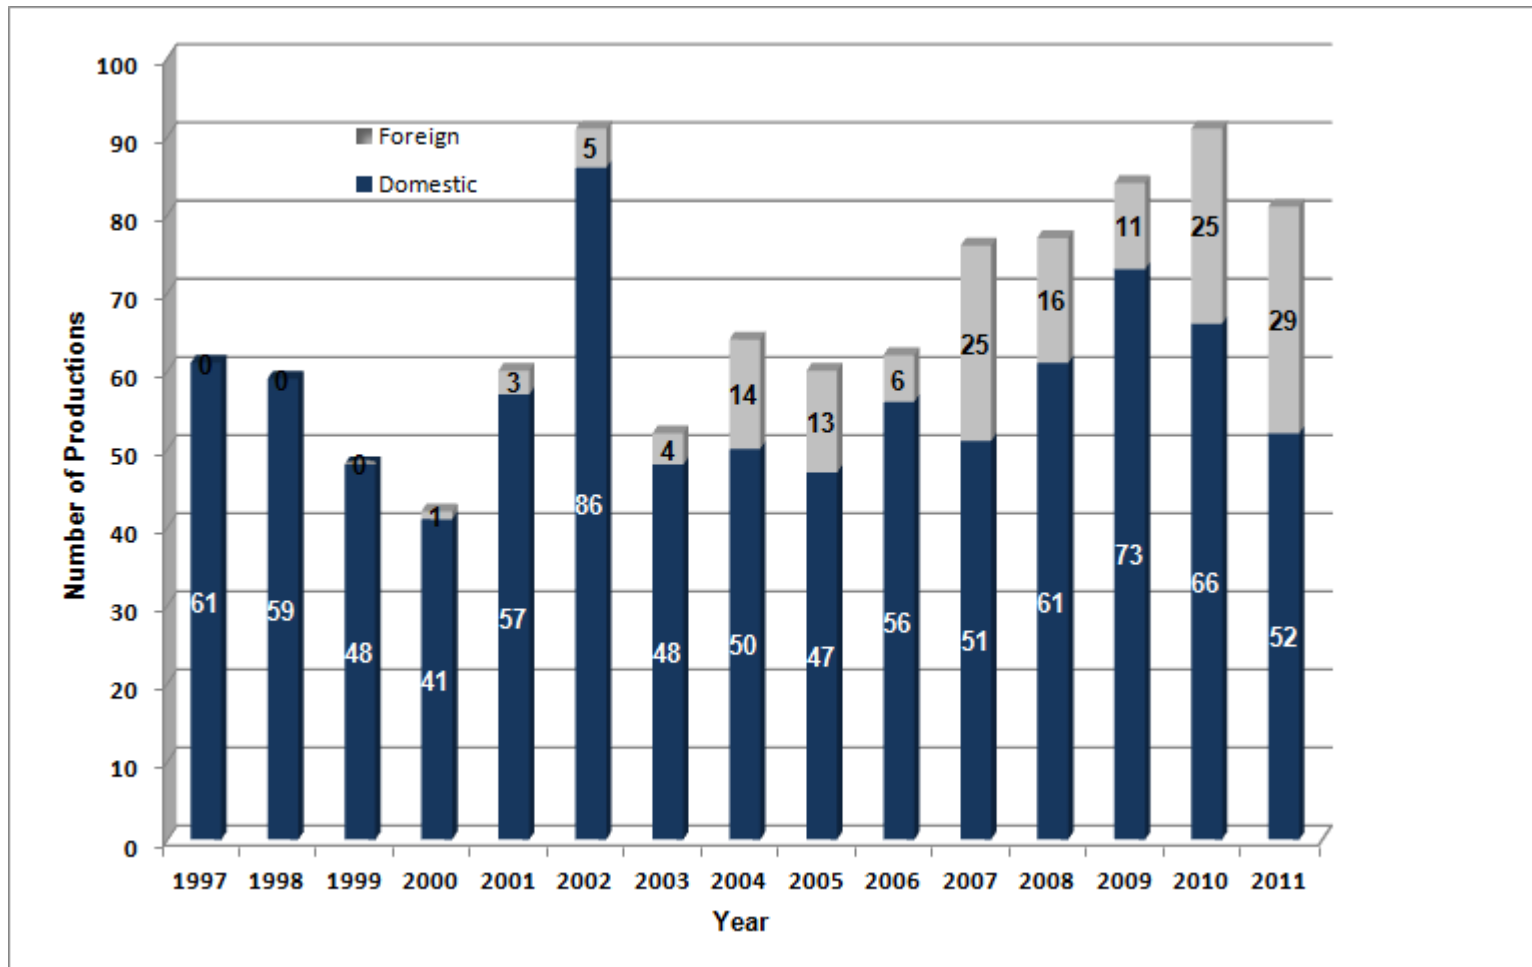

NUMBER OF DOCUMENTARIES, SHORTS AND ANIMATION PROJECTS SHOT IN BRITISH COLUMBIA 1997 - 2011