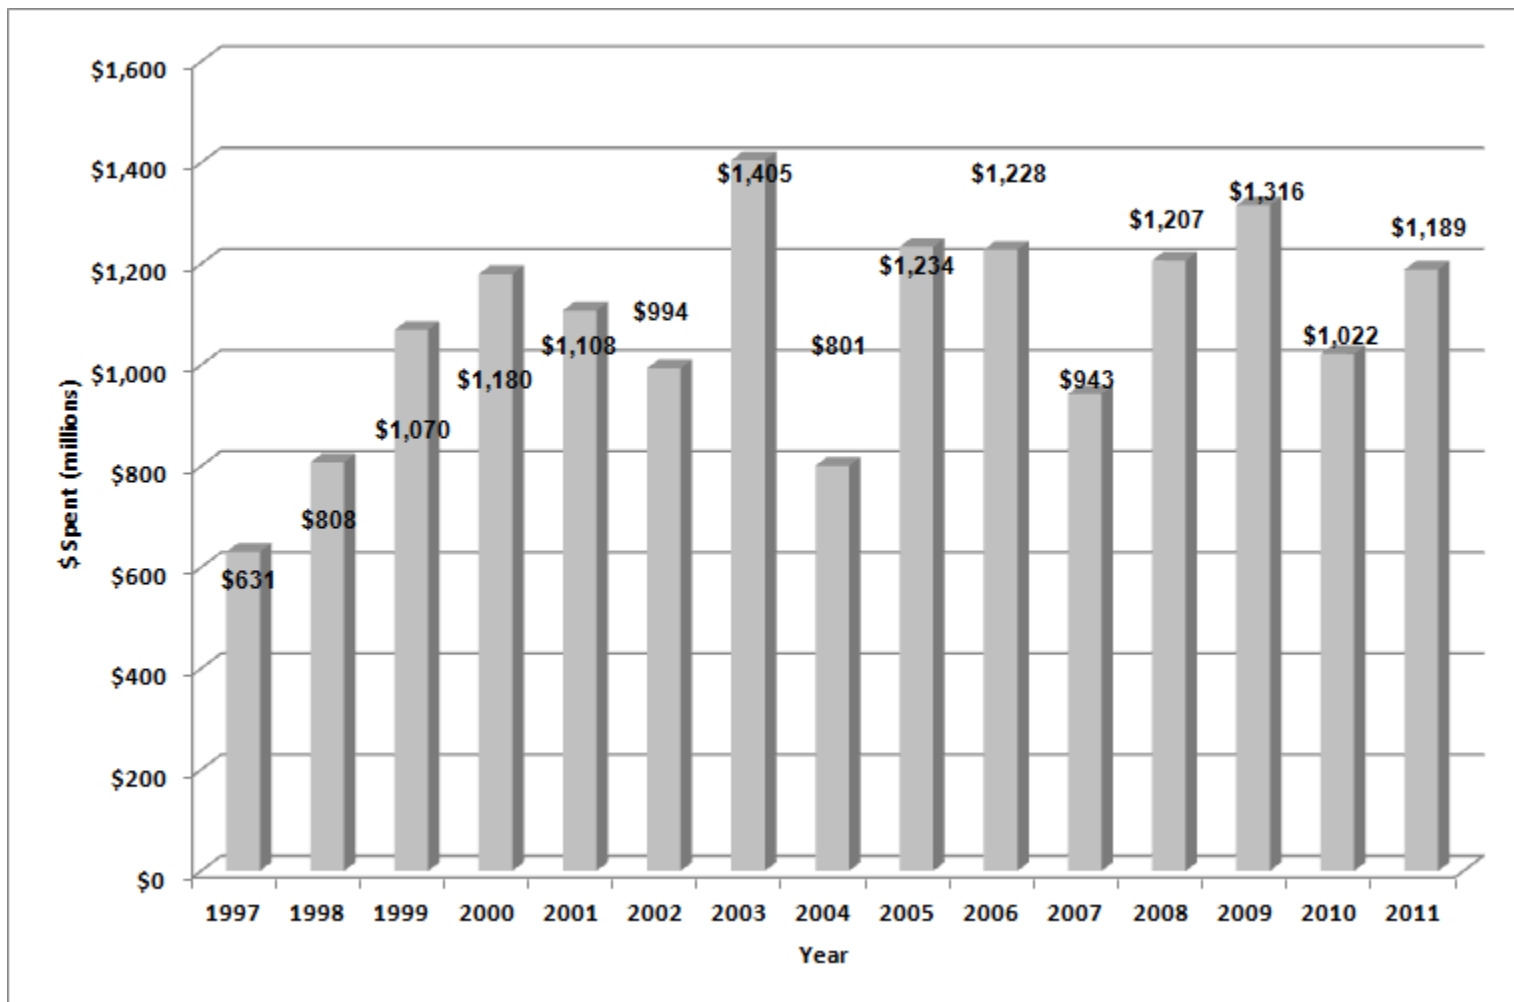

PRODUCTION DOLLARS SPENT IN BRITISH COLUMBIA 1997 - 2011