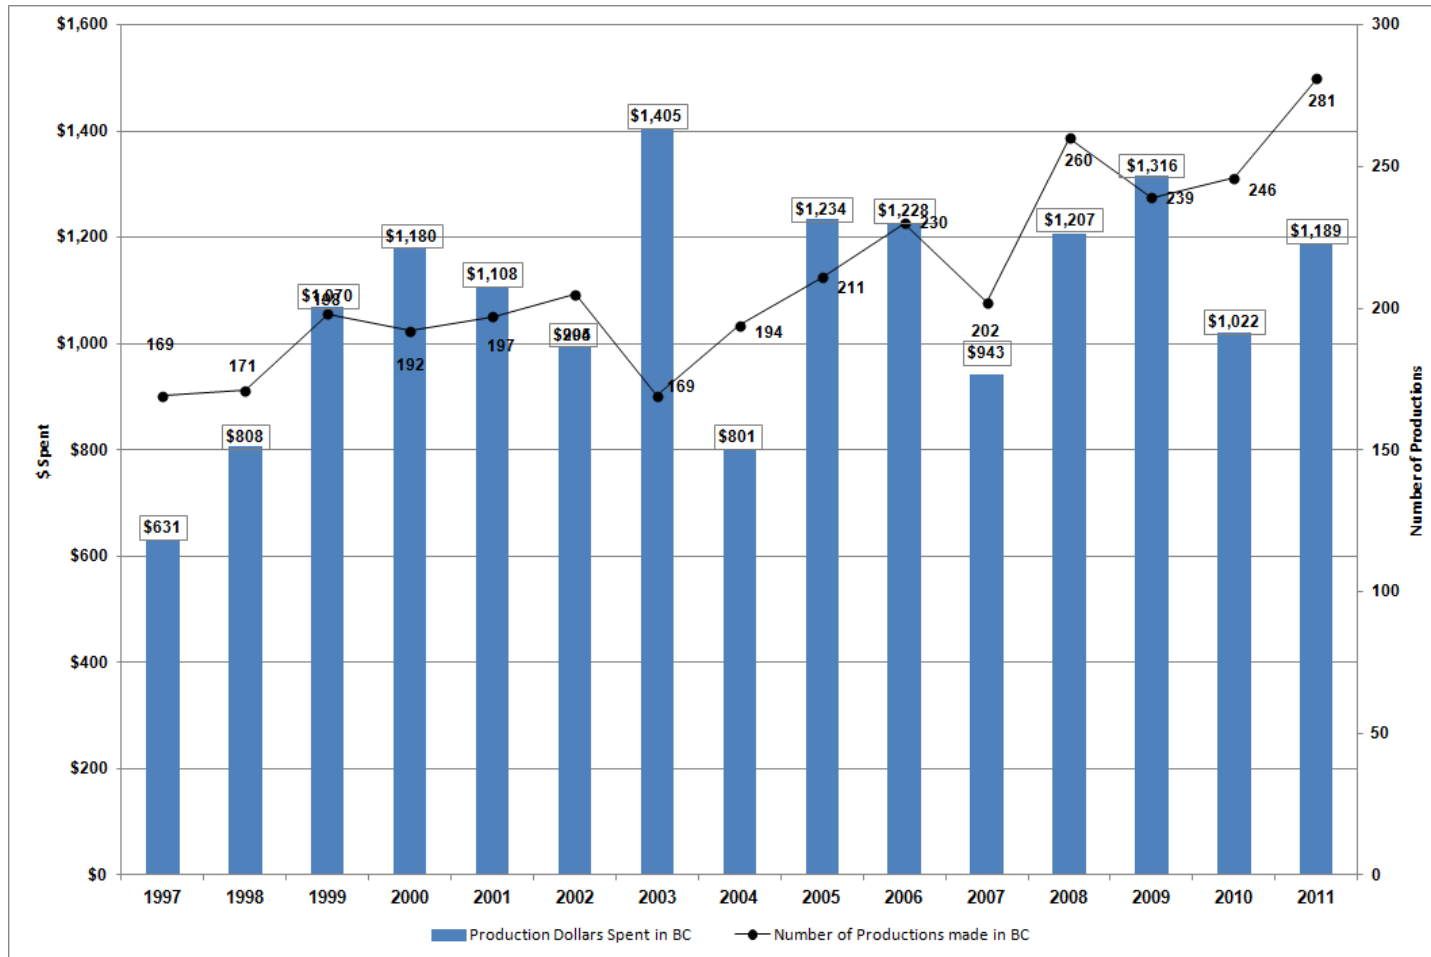

BRITISH COLUMBIA FILM & TV PRODUCTIONS
2007 - 2011
Production $ = millions

FACTSHEET

	2011		2010		2009		2008		2007	
	Number of Projects	Production $ Spent in BC	Number of Projects	Production $ Spent in BC	Number of Projects	Production $ Spent in BC	Number of Projects	Production $ Spent in BC	Number of Projects	Production $ Spent in BC
DOMESTIC										
Features/ DVD Features*	19	16.93	33	40.46	19	31.20	25	83.73	24	81.61
TV Series**	45	116.37	29	120.09	34	64.25	42	82.79	24	157.64
TV Movies, Mini-Series, Pilots, Documentaries, & Other	74	62.10	78	57.35	90	76.23	82	102.31	80	114.52
Animation	9	13.58	12	25.93	12	45.92	25	96.77	10	53.93
Total Domestic	147	208.98	152	243.83	155	217.60	174	365.60	138	407.70
FOREIGN										
Features/ DVD Features*	58	429.93	36	277.37	37	641.17	40	441.46	23	179.17
TV Series**	24	387.54	14	391.59	14	373.33	14	320.82	18	277.48
TV Movies, Mini-Series, Pilots, Documentaries, & Other	25	79.44	19	52.71	24	58.97	20	53.46	14	44.25
Animation	27	82.81	25	56.22	9	25.38	12	25.43	9	34.74
Total Foreign	134	979.72	94	777.89	84	1098.85	86	841.17	64	535.64
TOTAL	281	1188.70	246	1021.72	239	1316.45	260	1206.77	202	943.34

*Feature production includes: feature films, DVD features and VFX only projects

** TV series production includes: dramatic, lifestyle, reality, web, documentary series and VFX only projects

NUMBER OF PRODUCTIONS & DOLLARS SPENT IN BRITISH COLUMBIA 1997 - 2011