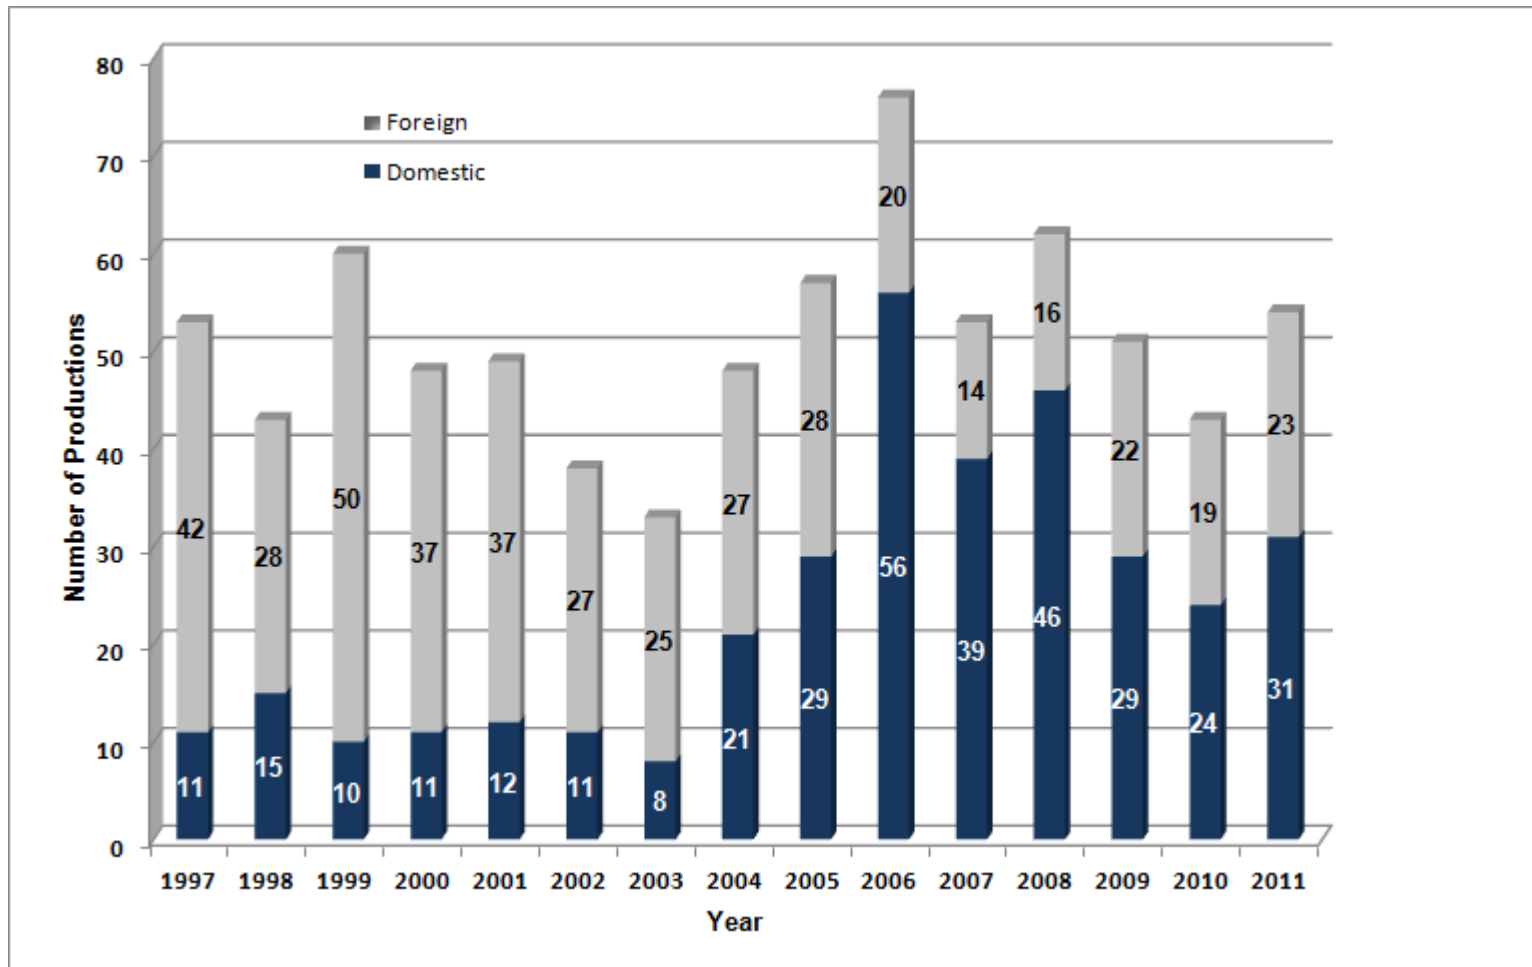

NUMBER OF TV MOVIES, PILOTS AND MINI-SERIES SHOT IN BRITISH COLUMBIA 1997 - 2011